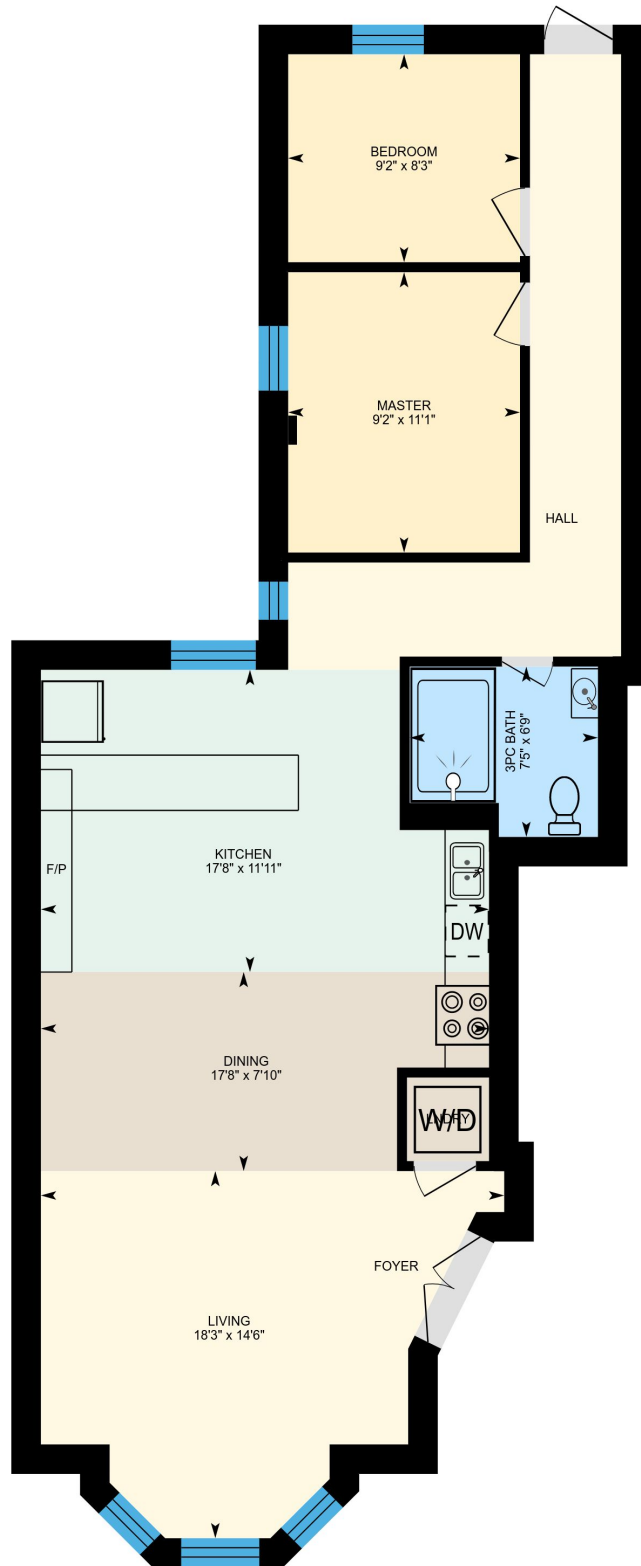

Unit Main 212 Carlton St, Toronto, ON

Main Floor Total Exterior Area 1088 sq ft
Total Interior Area 896 sq ft

PREPARED: Feb, 2019