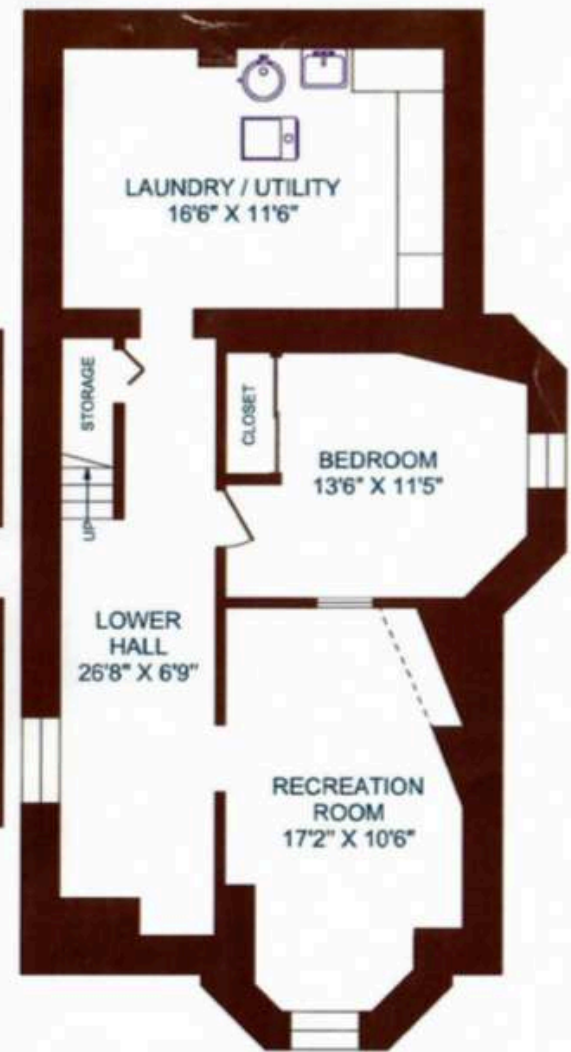

42 AMELIA STREET

**SECOND FLOOR**  
905 SQUARE FEET

**THIRD FLOOR**  
282 SQUARE FEET

**LOWER LEVEL**  
948 SQUARE FEET